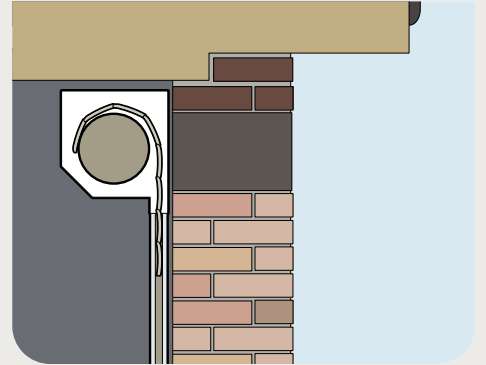

INTERNAL Face Fixing:

SeceuroGlide is installed INSIDE the opening to the garage. This is ideal where headroom inside the garage isn't seriously restricted. Internal reveal fixing may also be used to great effect in arched openings.