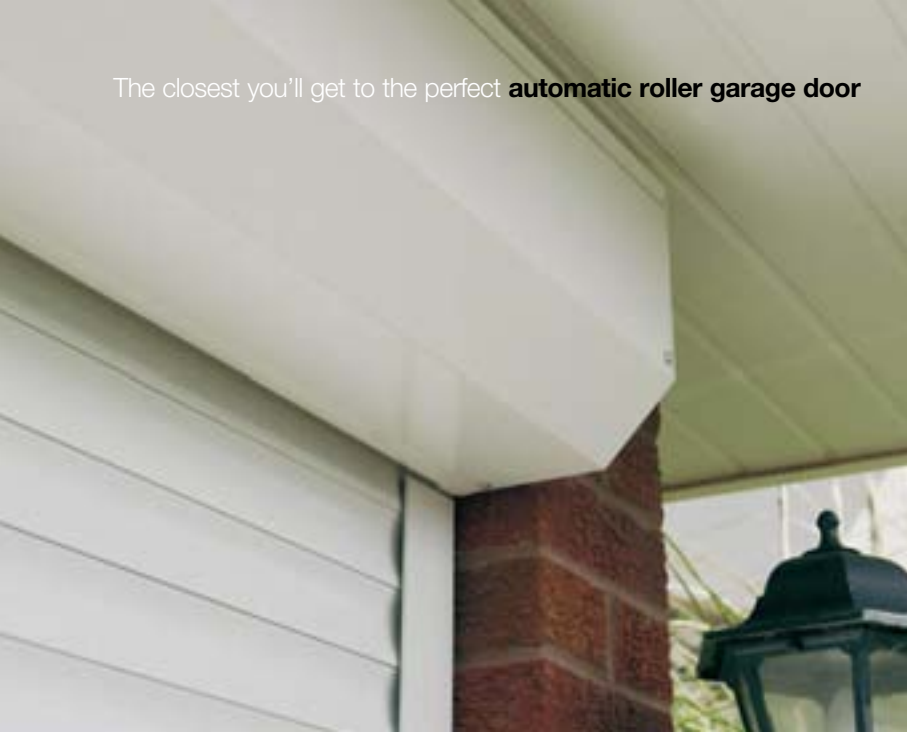

The closest you'll get to the perfect **automatic roller garage door**

SECEUROGLIDE COMPACT

the **limited headroom** roller garage door

The SeceuroGlide Compact system has been developed especially for garages with severely limited space above the opening.

The Compact utilises an insulated aluminium slat that is significantly narrower than those featured on the SeceuroGlide. This allows a tighter, smaller coil requiring just 8" (205mm) of headroom, giving owners of even the smallest garages the option of a high quality remote controlled door.

Extremely versatile, a SeceuroGlide Compact door can be fitted in-front of or behind the garage opening, or even (height permitting) within the garage opening itself.

An extensive range of sizes also means openings of up to 2880mm wide can be accommodated, whilst a neat 90° fascia conceals the coil back. There is also a 45° canopy option to completely enclose the coil.

Compact doors are available in four paint and two woodgrain finishes that combine low maintenance with durability. Each one comes supplied complete with a single channel SeceuroSmart receiver with built-in courtesy light, two key fob transmitters, a bottom slat safety sensor and an internal manual override. Available with optional alarm.

Notes on the SeceuroGlide Compact:

The SeceuroGlide 'vision slat' option is NOT available on SeceuroGlide Compact doors.

Occasionally some marking may occur at the top of the concave (coil) side of the curtain over time. This is unavoidable and due to prolonged contact with the locking system.