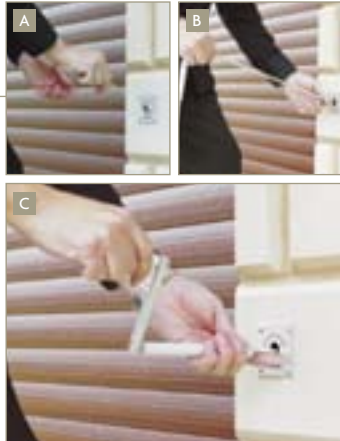

Fitting Options

● Low level external override kit (SeceuroGlide and SeceuroGlide Compact only)

The low level external override kit enables the door to be opened manually in emergencies from both the inside and outside of the garage. If the garage door is the only means of entry you will require either the battery backup or the low level external override kit.