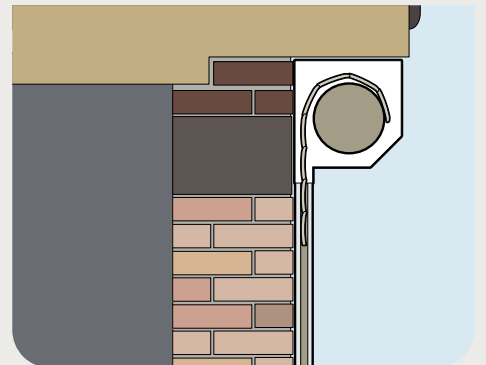

REVEAL Fixing (NOT SeceuroGlide Excel*):

Here SeceuroGlide is installed in the GARAGE OPENING itself. This option gives maximised internal space in the garage, whilst not obscuring the exterior of the garage. Requires good reveal headroom.