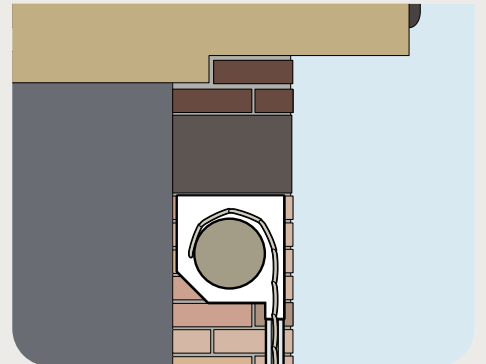

When the reveal fix option is chosen it may also be necessary to strengthen the lower edge of a 90° fascia when fitted partially or fully into a garage door opening, in order to prevent it from marking the door's curtain during operation.

*Except where the coil is fitted entirely behind the lintel

Fitting Requirements

Headroom requirements

SeceuroGlide and SeceuroGlide Excel require a minimum of 300mm headroom for doors up to 2500mm in opening height and 350mm headroom for door up to 3500mm opening height.

SeceuroGlide Compact requires just 205mm headroom for doors with an opening height up to 2150mm.

External doors

In applications where the door is installed externally the remote control system must be installed either inside the garage or in a waterproof box (not included).

SeceuroGlide Excel restrictions

SeceuroGlide Excel is not available as supply only as it must be installed by a trained installer. SeceuroGlide Excel can not be installed externally. The door must be installed so that the entire coil is above the opening.

The low level external override option is not available for SeceuroGlide Excel. In cases where the garage door is the only means of entry to the garage a battery backup will be required.

All SeceuroGlide Excel doors are supplied with 90mm guide rails as standard.